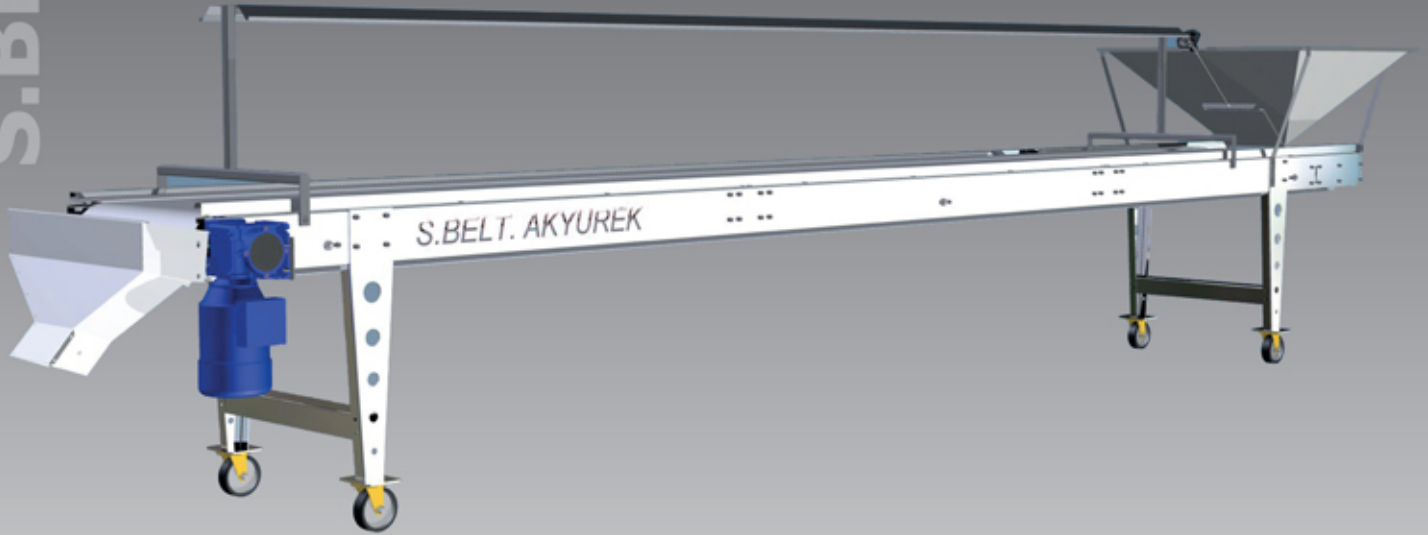

Representatives

Bulgaria
Company / Person: TECHNOMASH INVEST LTD Veli AHMEDOV - Gusev TUNA
Address: 7000 Rousse, Tsar Ferdinand 32, Office 1
Country: Bulgaria
City: Rousse
Phone: +359 82596309
Fax: +359 82596309
Mail: tsinfo@tm-bg.com

Poland
Company / Person: BROMEX
Address: 99-400 Lowicz, ul. Nadbrzezanska 28
Country: Poland
City: POLAND
Phone: 00 48 43 47 48 901
Fax: 00 48 43 47 48 902
Mail: bromex@bromex.com.pl

Israel
Company / Person: DAGAN GRAINS & SEEDS
Address: Moshav Beer Tevia
Country: Israel
City: Israel
Phone: 00 972 8 858 0808
Fax: 00 972 8 850 3646
Mail: amos@ymyrnet.com.il

Sudan
Company / Person: ABDALLA ELMAHAL COFFEEA TRADING LTD
ALGAMBORIA STR. COFFEEA BUILDING KHARTOUM
Country: Sudan
City: SUDAN
Phone: 00249183774530
Mail: elmahal@hotmail.com

Представители

Romania
O komepaniia / liena: A.S.L. SC. AGRITRANS SERVICE INTERNATIONAL SRL
Strana: Romania
Ispis: CONSTANTA
Telefon: 00 40 744 633380
Faks: 00 40 341 816811
Pochtva: office@agritrans.ro

Ethiopia
O komepaniia / liena: ALPHA TRADING PARTNER PLC.
Aspekt: P.O. Box 1533 code 1250
Strana: Ethiopia
Ispis: Addis Ababa
Telefon: 00 251 11 513 1920
Faks: 00 251 11 552 8084
Pochtva: 00 251 11 552 8085

Nigeria
Pracstavitel's: Ramzi TAHIR
Komepaniia: RMM Global Company
Aspekt: 7 MAJ Malavi Road
Strana: Nigeria
Ispis: Kano
Telefon: +234 0 64 988181
Faks: karamen@yahoo.com

Syria
O komepaniia / liena: KASIM IBO
Aspekt: Aleppo-Solymany
Strana: Syria
Ispis: Aleppo
Telefon: 00963933098261
Faks: 00963214668030
Pochtva: k-ibo.com@hotmail.com