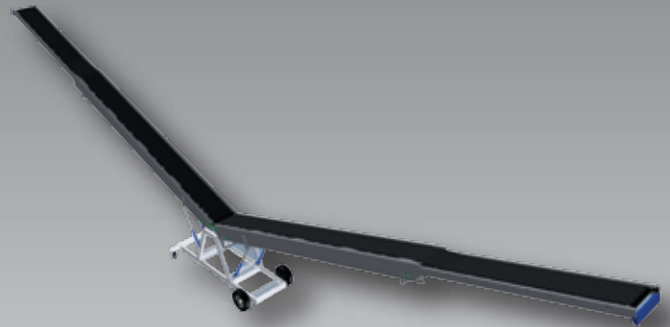

Representatives

Bulgaria
Company / Person: TECHNOMASH INVEST LTD Veli AHMEDOV - Guner TUNA
Address: 7000 Rousse, Tsar Ferdinand 32, Office 1
Country: Bulgaria
City: Rousse
Phone: +359 82596309
Fax: +359 82596309
Mail: tmi@tmi-bg.com

Romania
Company / Person: A.S.I. SC. AGRITRANS SERVICE INTERNATIONAL SRL
Country: Romania
City: CONSTANTA
Phone: 00 40 744 633380
Fax: 00 40 341 816811
Mail: office@agritrans.ro

Israel
Company / Person: DAGAN GRAINS & SEEDS
Address: Moshav Beer Tuvia
Country: Israel
City: Israel
Phone: 00 972 8 858 0808
Fax: 00 40 341 816811
Mail: amos@synergypet.co.il

Sudan
Company / Person: ABDALLA ELMAHAL COFFEE TRADING LTD
ALGAMHORIA STR. COFFEEA BUILDING KHARTOUM/SUDAN
Country: Sudan
City: SUDAN
Phone: 00249183774530
Mail: elmahal@hotmail.com

Nigeria
Представитель : Ramzi TAHER
Компания : RMM Global Company
Адрес : 7 MAI Malavi Road
Город: Kano
Страна: Nigeria
Телефон: +234 0 64 988181
Эл. Почта: kammkn@yahoo.com

Представители

Romania
О компании / Лица: A.S.I. SC. AGRITRANS SERVICE INTERNATIONAL SRL
Страна: Romania
Город: CONSTANTA
Телефон: 00 40 744 633380
Факс: 00 40 341 816811
Почта: office@agritrans.ro

Ethiopia
О компании / Лица: ALPHA TRADING PARTNER PLC
Адрес: P.O. Box 1533 code 1250
Страна: Etiopia
Город: Addis Ababa
Телефон: 00 251 11 515 1920
00 251 11 552 8084
Факс: 00 251 11 552 80855
Почта: 00 251 11 552 80855

Poland
О компании / Лица: BROMEX
Адрес: 99-400 Lovicz, ul. Nadburzanska 28
Страна: Poland
Город: POLAND
Phone: 00 48 43 67 68 901
Fax: 00 48 43 67 68 902
Mail: broniarck@bromex.com.pl

Indonesia
О компании / Лица: AGRO INDUSTRIAL SUPPLIES (M) SDN. BHD.
Address: Lot 25-28832, Kaw, Perusahaan Bandar Darulaman, 06000 Jitra, Kubang Pasu, Kedah Darul Aman
Country: Indonesia
City: Malaysia
Phone: 00 6 04 917 9591
Fax: 00 6 04 917 9596
Mail: info@agro-indus.com

Israel
О компании / Лица: DAGAN GRAINS & SEEDS
Адрес: Moshav Beer Tuvia
Страна: Israel
Город: Israel
Телефон: 00 972 8 858 0808
Факс: 00 972 8 850 3646
Почта: amos@synergypet.co.il

Sudan
О компании / Лица: ABDALLA ELMAHAL COFFEE TRADING LTD
ALGAMHORIA STR. COFFEEA BUILDING KHARTOUM/SUDAN
Страна: Sudan
Город: SUDAN
Телефон: 00249183774530
Почта: elmahal@hotmail.com

Akyurek Kardeşler San. Tic. Ltd. Şti. Katalogta yer alan tüm resim ve bilgilerin hakları saklıdır. Katalog ve broşürde yer alan makine üzerinde her türlü değişiklik yapma hakkı saklıdır.

Akyurek Kardesler San. Tic. Ltd. Şti. Have all the copyrights of the information and pictures provided in this catalogue. We have all the rights to do necessary adjustments on the product & these changes may not reflect on the catalogue at the moment of production. We will do our utmost to inform you all the changes if and when.

Tel./Phone : (+90.324) 234 47 59
(+90.324) 234 47 48
Faks/Fax : (+90.324) 234 47 07
E-mail : info@akyurekltd.com
Karaduvar Mah. 65117 Sok. No:37
Mersin/TURKEY