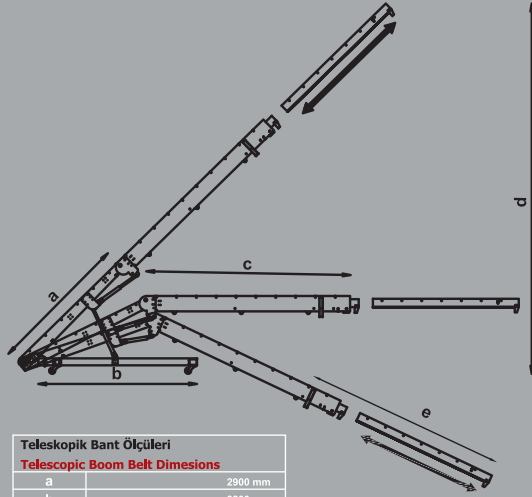

Teleskopik Taşıma Bandı Telescopic Boom Belt

TELES.BELT-181

Teleskopik Bant Ölçüleri
Telescopic Boom Belt Dimensions

a	2000 mm
b	3200 mm
c	4100 mm
d	7500 mm
e	3400 mm